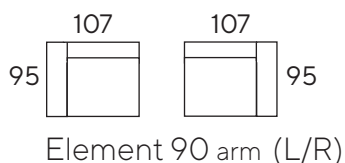

Model: Vigo

A: 17 cm H: 86 cm
 B: 44 cm C: 58 cm

Frame: Solid wood, plywood, chipboard, fiberboard, **Back:** Foam flakes/HCS fibers mix
Seat frame: nosag springs
Legs (E): Small black (15 cm)
Seat: Comfort/HR foam

L = Arm Left, R = Arm Right

NOTE! : Ordering of modules should be from left to right (seen from front). The actual dimensions can vary by (+/- 5cm).