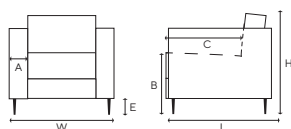

Model: Vigo

A: 17 cm H: 86 cm
 B: 44 cm C: 58 cm

Frame: Solid wood, plywood, chipboard, fiberboard, **Back:** Foam flakes/HCS fibers mix
Seat frame: nosag springs
Legs (E): Small black (15 cm)
Seat: Comfort/HR foam

L = Arm Left, R = Arm Right

NOTE! : Ordering of modules should be from left to right (seen from front). The actual dimensions can vary by (+/- 5cm).