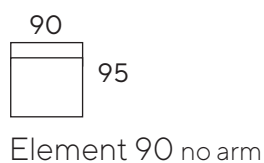

Model: Vigo

A: 17 cm H: 86 cm
 B: 44 cm C: 58 cm

Frame: Solid wood, plywood, chipboard, fiberboard, **Back:** Foam flakes/HCS fibers mix
Seat frame: nosag springs
Legs (E): Small black (15 cm)
Seat: Comfort/HR foam

L = Arm Left, R = Arm Right

NOTE! : Ordering of modules should be from left to right (seen from front). The actual dimensions can vary by (+/- 5cm).