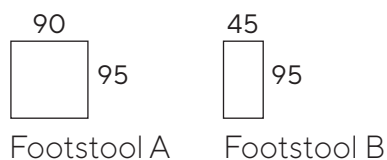

Model: Vigo

A: 17 cm H: 86 cm
 B: 44 cm C: 58 cm

Frame: Solid wood, plywood, chipboard, fiberboard, **Back:** Foam flakes/HCS fibers mix
Seat frame: nosag springs
Legs (E): Small black (15 cm)
Seat: Comfort/HR foam

L = Arm Left, R = Arm Right

NOTE! : Ordering of modules should be from left to right (seen from front). The actual dimensions can vary by (+/- 5cm).