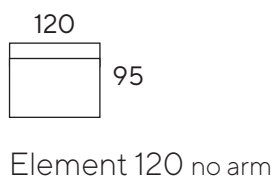

Model: Vigo

A: 17 cm H: 86 cm
 B: 44 cm C: 58 cm

Frame: Solid wood, plywood, chipboard, fiberboard, **Back:** Foam flakes/HCS fibers mix
Seat frame: nosag springs
Legs (E): Small black (15 cm)
Seat: Comfort/HR foam

L = Arm Left, R = Arm Right

NOTE! : Ordering of modules should be from left to right (seen from front). The actual dimensions can vary by (+/- 5cm).