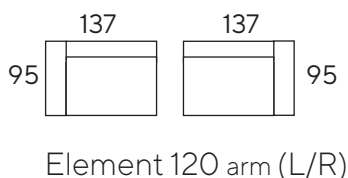

Model: Vigo

A: 17 cm H: 86 cm
 B: 44 cm C: 58 cm

Frame: Solid wood, plywood, chipboard, fiberboard, **Back:** Foam flakes/HCS fibers mix
Seat frame: nosag springs
Legs (E): Small black (15 cm)
Seat: Comfort/HR foam

L = Arm Left, R = Arm Right

NOTE! : Ordering of modules should be from left to right (seen from front). The actual dimensions can vary by (+/- 5cm).