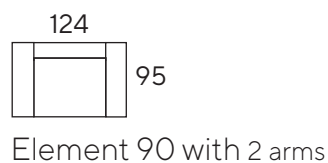

Model: Vigo

A: 17 cm H: 86 cm
 B: 44 cm C: 58 cm

Frame: Solid wood, plywood, chipboard, fiberboard, **Back:** Foam flakes/HCS fibers mix
Seat frame: nosag springs
Legs (E): Small black (15 cm)
Seat: Comfort/HR foam

L = Arm Left, R = Arm Right

NOTE! : Ordering of modules should be from left to right (seen from front). The actual dimensions can vary by (+/- 5cm).