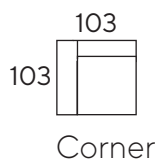

Model: Vigo

A: 17 cm H: 86 cm
 B: 44 cm C: 58 cm

Frame: Solid wood, plywood, chipboard, fiberboard, **Back:** Foam flakes/HCS fibers mix
Seat frame: nosag springs
Legs (E): Small black (15 cm)
Seat: Comfort/HR foam

L = Arm Left, R = Arm Right

NOTE! : Ordering of modules should be from left to right (seen from front). The actual dimensions can vary by (+/- 5cm).