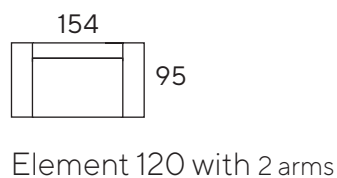

Model: Vigo

A: 17 cm H: 86 cm
 B: 44 cm C: 58 cm

Frame: Solid wood, plywood, chipboard, fiberboard, **Back:** Foam flakes/HCS fibers mix
Seat frame: nosag springs
Legs (E): Small black (15 cm)
Seat: Comfort/HR foam

L = Arm Left, R = Arm Right

NOTE! : Ordering of modules should be from left to right (seen from front). The actual dimensions can vary by (+/- 5cm).