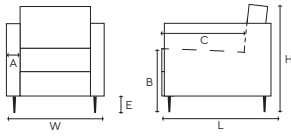

Model: Mataro

A: 12 cm H: 85 cm
B: 46 cm C: 55 cm

Frame: Solid wood, plywood, chipboard, fiberboard
Seat frame: Nosag springs
Seat: Comfort foam, fiberfill. Option: HR foam

Back: Mix of foam sticks and HCS fiber, fiberfill
Legs: Small black (17 cm)

AL = Arm Left, AR = Arm Right
LC-xl-AL = LongChair Arm Left, LC-xl-AR = LongChair Arm Right

NOTE! : Ordering of modules should be from left to right (seen from front). The actual dimensions can vary by (+/- 5cm).