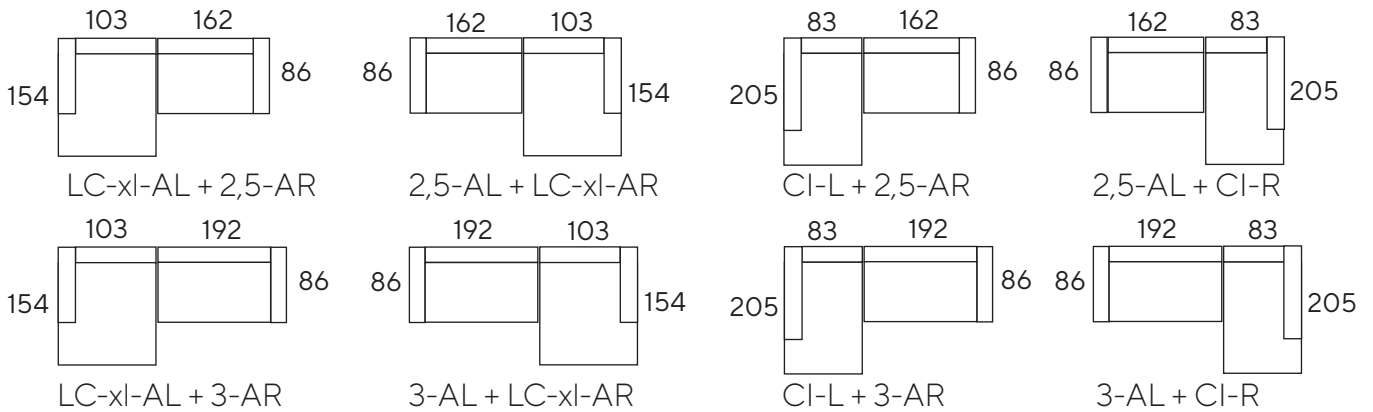

Model: Mataro

A: 12 cm H: 85 cm
B: 46 cm C: 55 cm

Frame: Solid wood, plywood, chipboard, fiberboard
Seat frame: Nosag springs
Seat: Comfort foam, fiberfill. Option: HR foam

Back: Mix of foam sticks and HCS fiber, fiberfill
Legs: Small black (17 cm)

AL = Arm Left, AR = Arm Right
LC-xl-AL = LongChair Arm Left, LC-xl-AR = LongChair Arm Right

NOTE! : Ordering of modules should be from left to right (seen from front). The actual dimensions can vary by (+/- 5cm).