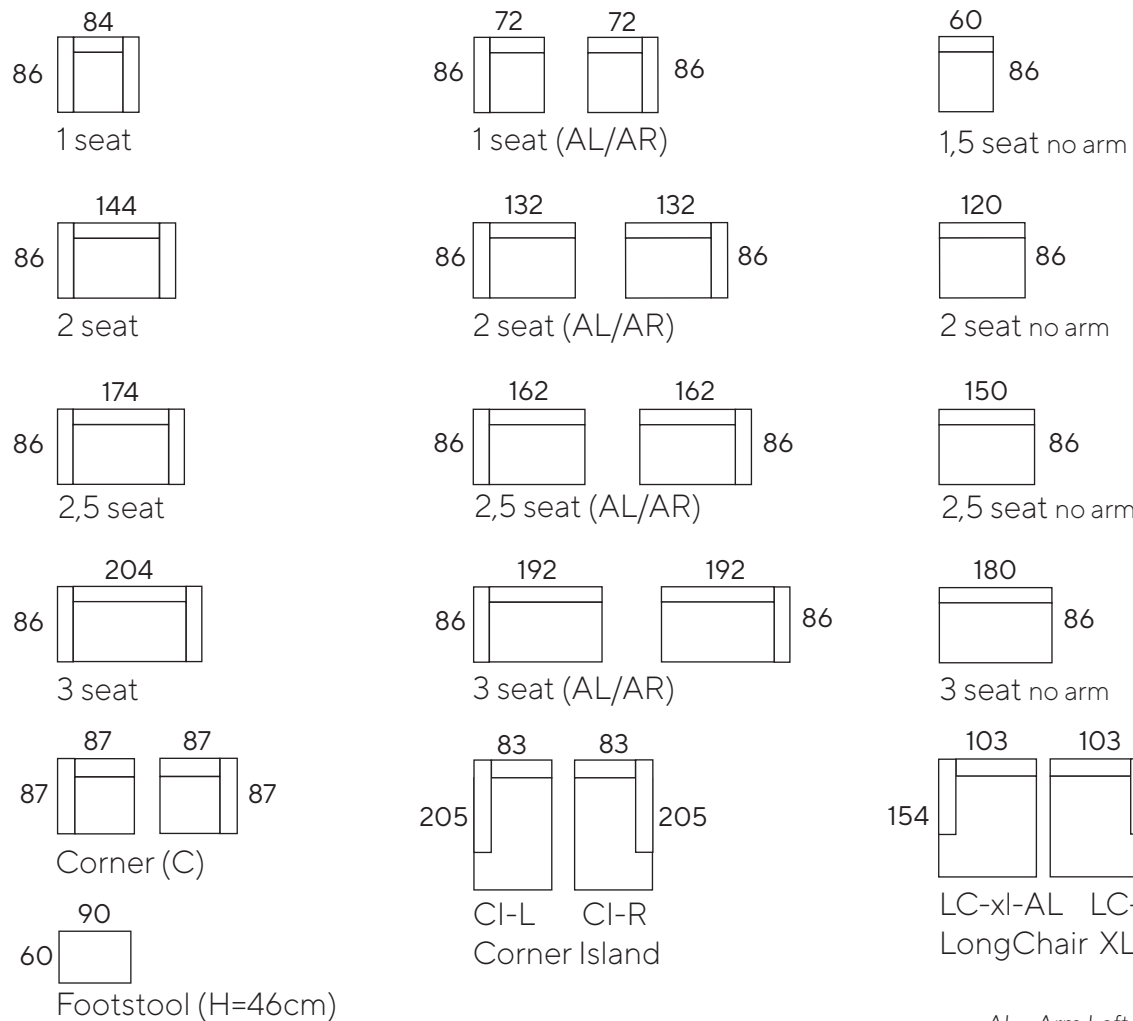

Model: Mataro

A: 12 cm H: 85 cm
B: 46 cm C: 55 cm

Frame: Solid wood, plywood, chipboard, fiberboard
Seat frame: Nosag springs
Seat: Comfort foam, fiberfill. Option: HR foam

Back: Mix of foam sticks and HCS fiber, fiberfill
Legs: Small black (17 cm)

AL = Arm Left, AR = Arm Right
LC-xl-AL = LongChair Arm Left, LC-xl-AR = LongChair Arm Right

NOTE! : Ordering of modules should be from left to right (seen from front). The actual dimensions can vary by (+/- 5cm).