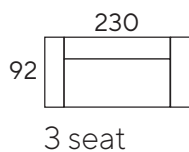

Model: Gerona

A: 25 cm H: 78 cm
B: 44 cm C: 58 cm

Frame: Solid wood, plywood, chipboard, fiberboard
Seat frame: Nosag springs
Seat: Comfort foam. option: HR foam

Back: Comfort foam
Legs: Small black (13 cm)

AL = Arm Left, AR = Arm Right
LC-AL) = LongChair Arm Left, LC-AR = LongChair Arm Right
CI-L = Corner Island Left, CI-R = Corner Island Right

NOTE!: Ordering of modules should be from left to right (seen from front). The actual dimensions can vary by (+/- 5cm).