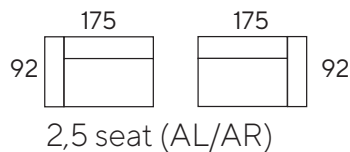

Model: Gerona

A: 25 cm H: 78 cm
B: 44 cm C: 58 cm

Frame: Solid wood, plywood, chipboard, fiberboard
Seat frame: Nosag springs
Seat: Comfort foam. option: HR foam

Back: Comfort foam
Legs: Small black (13 cm)

AL = Arm Left, AR = Arm Right
LC-AL) = LongChair Arm Left, LC-AR = LongChair Arm Right
CI-L = Corner Island Left, CI-R = Corner Island Right

NOTE!: Ordering of modules should be from left to right (seen from front). The actual dimensions can vary by (+/- 5cm).