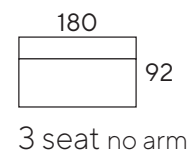

Model: Gerona

A: 25 cm H: 78 cm
B: 44 cm C: 58 cm

Frame: Solid wood, plywood, chipboard, fiberboard
Seat frame: Nosag springs
Seat: Comfort foam. option: HR foam

Back: Comfort foam
Legs: Small black (13 cm)

AL = Arm Left, AR = Arm Right
LC-AL) = LongChair Arm Left, LC-AR = LongChair Arm Right
CI-L = Corner Island Left, CI-R = Corner Island Right

NOTE!: Ordering of modules should be from left to right (seen from front). The actual dimensions can vary by (+/- 5cm).