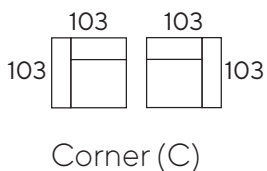

Model: Gerona

A: 25 cm H: 78 cm
B: 44 cm C: 58 cm

Frame: Solid wood, plywood, chipboard, fiberboard
Seat frame: Nosag springs
Seat: Comfort foam. option: HR foam

Back: Comfort foam
Legs: Small black (13 cm)

AL = Arm Left, AR = Arm Right
LC-AL) = LongChair Arm Left, LC-AR = LongChair Arm Right
CI-L = Corner Island Left, CI-R = Corner Island Right

NOTE!: Ordering of modules should be from left to right (seen from front). The actual dimensions can vary by (+/- 5cm).