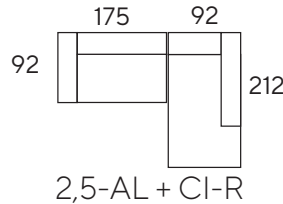

Model: Gerona

A: 25 cm H: 78 cm
B: 44 cm C: 58 cm

Frame: Solid wood, plywood, chipboard, fiberboard
Seat frame: Nosag springs
Seat: Comfort foam. option: HR foam

Back: Comfort foam
Legs: Small black (13 cm)

AL = Arm Left, AR = Arm Right
LC-AL) = LongChair Arm Left, LC-AR = LongChair Arm Right
CI-L = Corner Island Left, CI-R = Corner Island Right

NOTE!: Ordering of modules should be from left to right (seen from front). The actual dimensions can vary by (+/- 5cm).