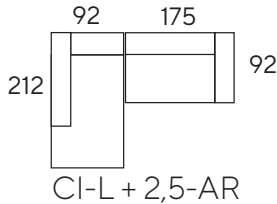

Model: Gerona

A: 25 cm H: 78 cm
B: 44 cm C: 58 cm

Frame: Solid wood, plywood, chipboard, fiberboard
Seat frame: Nosag springs
Seat: Comfort foam. option: HR foam

Back: Comfort foam
Legs: Small black (13 cm)

AL = Arm Left, AR = Arm Right
LC-AL) = LongChair Arm Left, LC-AR = LongChair Arm Right
CI-L = Corner Island Left, CI-R = Corner Island Right

NOTE!: Ordering of modules should be from left to right (seen from front). The actual dimensions can vary by (+/- 5cm).