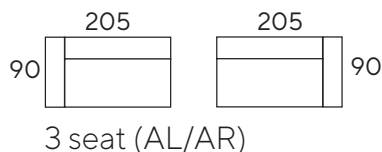

Model: Gerona

A: 25 cm H: 78 cm
B: 44 cm C: 58 cm

Frame: Solid wood, plywood, chipboard, fiberboard
Seat frame: Nosag springs
Seat: Comfort foam. option: HR foam

Back: Comfort foam
Legs: Small black (13 cm)

AL = Arm Left, AR = Arm Right
LC-AL) = LongChair Arm Left, LC-AR = LongChair Arm Right
CI-L = Corner Island Left, CI-R = Corner Island Right

NOTE!: Ordering of modules should be from left to right (seen from front). The actual dimensions can vary by (+/- 5cm).