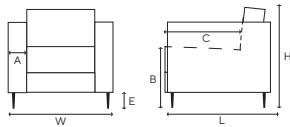

Model: Gerona

A: 25 cm H: 78 cm
B: 44 cm C: 58 cm

Frame: Solid wood, plywood, chipboard, fiberboard
Seat frame: Nosag springs
Seat: Comfort foam. option: HR foam

Back: Comfort foam
Legs: Small black (13 cm)

AL = Arm Left, AR = Arm Right
LC-AL) = LongChair Arm Left, LC-AR = LongChair Arm Right
CI-L = Corner Island Left, CI-R = Corner Island Right

NOTE!: Ordering of modules should be from left to right (seen from front). The actual dimensions can vary by (+/- 5cm).