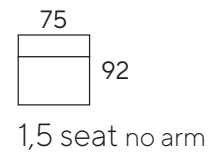

Model: Gerona

A: 25 cm H: 78 cm
B: 44 cm C: 58 cm

Frame: Solid wood, plywood, chipboard, fiberboard
Seat frame: Nosag springs
Seat: Comfort foam. option: HR foam

Back: Comfort foam
Legs: Small black (13 cm)

AL = Arm Left, AR = Arm Right
LC-AL) = LongChair Arm Left, LC-AR = LongChair Arm Right
CI-L = Corner Island Left, CI-R = Corner Island Right

NOTE!: Ordering of modules should be from left to right (seen from front). The actual dimensions can vary by (+/- 5cm).