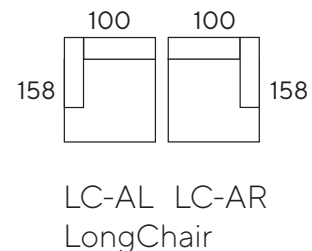

Model: Gerona

A: 25 cm H: 78 cm
B: 44 cm C: 58 cm

Frame: Solid wood, plywood, chipboard, fiberboard
Seat frame: Nosag springs
Seat: Comfort foam. option: HR foam

Back: Comfort foam
Legs: Small black (13 cm)

AL = Arm Left, AR = Arm Right
LC-AL) = LongChair Arm Left, LC-AR = LongChair Arm Right
CI-L = Corner Island Left, CI-R = Corner Island Right

NOTE!: Ordering of modules should be from left to right (seen from front). The actual dimensions can vary by (+/- 5cm).