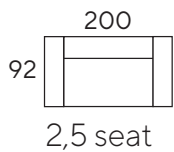

Model: Gerona

A: 25 cm H: 78 cm
B: 44 cm C: 58 cm

Frame: Solid wood, plywood, chipboard, fiberboard
Seat frame: Nosag springs
Seat: Comfort foam. option: HR foam

Back: Comfort foam
Legs: Small black (13 cm)

AL = Arm Left, AR = Arm Right
LC-AL) = LongChair Arm Left, LC-AR = LongChair Arm Right
CI-L = Corner Island Left, CI-R = Corner Island Right

NOTE!: Ordering of modules should be from left to right (seen from front). The actual dimensions can vary by (+/- 5cm).