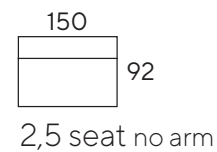

Model: Gerona

A: 25 cm H: 78 cm
B: 44 cm C: 58 cm

Frame: Solid wood, plywood, chipboard, fiberboard
Seat frame: Nosag springs
Seat: Comfort foam. option: HR foam

Back: Comfort foam
Legs: Small black (13 cm)

AL = Arm Left, AR = Arm Right
LC-AL) = LongChair Arm Left, LC-AR = LongChair Arm Right
CI-L = Corner Island Left, CI-R = Corner Island Right

NOTE!: Ordering of modules should be from left to right (seen from front). The actual dimensions can vary by (+/- 5cm).