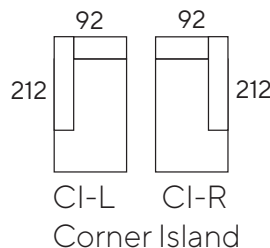

Model: Gerona

A: 25 cm H: 78 cm
B: 44 cm C: 58 cm

Frame: Solid wood, plywood, chipboard, fiberboard
Seat frame: Nosag springs
Seat: Comfort foam. option: HR foam

Back: Comfort foam
Legs: Small black (13 cm)

AL = Arm Left, AR = Arm Right
LC-AL) = LongChair Arm Left, LC-AR = LongChair Arm Right
CI-L = Corner Island Left, CI-R = Corner Island Right

NOTE!: Ordering of modules should be from left to right (seen from front). The actual dimensions can vary by (+/- 5cm).