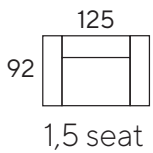

Model: Gerona

A: 25 cm H: 78 cm
B: 44 cm C: 58 cm

Frame: Solid wood, plywood, chipboard, fiberboard
Seat frame: Nosag springs
Seat: Comfort foam. option: HR foam

Back: Comfort foam
Legs: Small black (13 cm)

AL = Arm Left, AR = Arm Right
LC-AL) = LongChair Arm Left, LC-AR = LongChair Arm Right
CI-L = Corner Island Left, CI-R = Corner Island Right

NOTE!: Ordering of modules should be from left to right (seen from front). The actual dimensions can vary by (+/- 5cm).