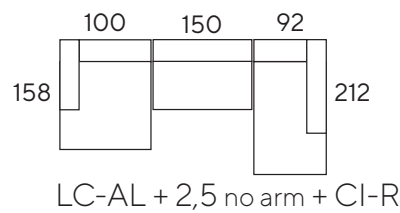

Model: Gerona

A: 25 cm H: 78 cm
B: 44 cm C: 58 cm

Frame: Solid wood, plywood, chipboard, fiberboard
Seat frame: Nosag springs
Seat: Comfort foam. option: HR foam

Back: Comfort foam
Legs: Small black (13 cm)

AL = Arm Left, AR = Arm Right
LC-AL) = LongChair Arm Left, LC-AR = LongChair Arm Right
CI-L = Corner Island Left, CI-R = Corner Island Right

NOTE!: Ordering of modules should be from left to right (seen from front). The actual dimensions can vary by (+/- 5cm).