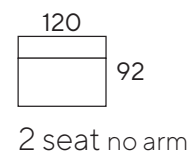

Model: Gerona

A: 25 cm H: 78 cm
B: 44 cm C: 58 cm

Frame: Solid wood, plywood, chipboard, fiberboard
Seat frame: Nosag springs
Seat: Comfort foam. option: HR foam

Back: Comfort foam
Legs: Small black (13 cm)

AL = Arm Left, AR = Arm Right
LC-AL) = LongChair Arm Left, LC-AR = LongChair Arm Right
CI-L = Corner Island Left, CI-R = Corner Island Right

NOTE!: Ordering of modules should be from left to right (seen from front). The actual dimensions can vary by (+/- 5cm).