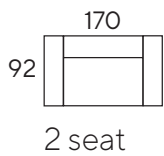

Model: Gerona

A: 25 cm H: 78 cm
B: 44 cm C: 58 cm

Frame: Solid wood, plywood, chipboard, fiberboard
Seat frame: Nosag springs
Seat: Comfort foam. option: HR foam

Back: Comfort foam
Legs: Small black (13 cm)

AL = Arm Left, AR = Arm Right
LC-AL) = LongChair Arm Left, LC-AR = LongChair Arm Right
CI-L = Corner Island Left, CI-R = Corner Island Right

NOTE!: Ordering of modules should be from left to right (seen from front). The actual dimensions can vary by (+/- 5cm).