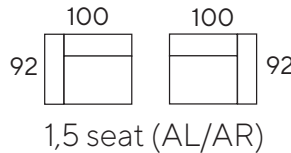

Model: Gerona

A: 25 cm H: 78 cm
B: 44 cm C: 58 cm

Frame: Solid wood, plywood, chipboard, fiberboard
Seat frame: Nosag springs
Seat: Comfort foam. option: HR foam

Back: Comfort foam
Legs: Small black (13 cm)

AL = Arm Left, AR = Arm Right
LC-AL) = LongChair Arm Left, LC-AR = LongChair Arm Right
CI-L = Corner Island Left, CI-R = Corner Island Right

NOTE!: Ordering of modules should be from left to right (seen from front). The actual dimensions can vary by (+/- 5cm).