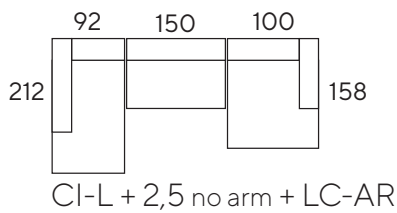

Model: Gerona

A: 25 cm H: 78 cm
B: 44 cm C: 58 cm

Frame: Solid wood, plywood, chipboard, fiberboard
Seat frame: Nosag springs
Seat: Comfort foam. option: HR foam

Back: Comfort foam
Legs: Small black (13 cm)

AL = Arm Left, AR = Arm Right
LC-AL) = LongChair Arm Left, LC-AR = LongChair Arm Right
CI-L = Corner Island Left, CI-R = Corner Island Right

NOTE!: Ordering of modules should be from left to right (seen from front). The actual dimensions can vary by (+/- 5cm).