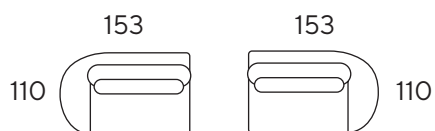

Model: Bilbao

A: 30 cm

B: 40 cm

H: 80 cm

C: 50 cm\*

\* 65 cm without lumbar pillow

**Frame:** Solid wood, hardwood laminates

**Seat frame:** nosag springs

**Seat:** Comfort foam

**Back:** Foam flakes/HCS fibers mix

**Legs (E):** dobs, black (2,5 cm)

Element 123 arm (L/R)\*

Element 123 no arm\*

Footstool A

\*Element included with lumbar pillow

L = Arm Left, R = Arm Right

NOTE! : Ordering of modules should be from left to right (seen from front). The actual dimensions can vary by (+/- 5cm).