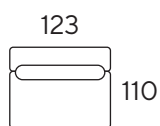

Model: Bilbao

A: 30 cm

B: 40 cm

H: 80 cm

C: 50 cm\*

\* 65 cm without lumbar pillow

**Frame:** Solid wood, hardwood laminates

**Seat frame:** nosag springs

**Seat:** Comfort foam

**Back:** Foam flakes/HCS fibers mix

**Legs (E):** dobs, black (2,5 cm)

Element 123 arm (L/R)\*

Element 123 no arm\*

Footstool A

\*Element included with lumbar pillow

L = Arm Left, R = Arm Right

NOTE! : Ordering of modules should be from left to right (seen from front). The actual dimensions can vary by (+/- 5cm).