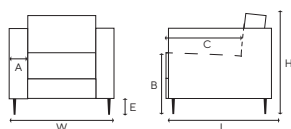

Model: Bilbao

A: 30 cm

B: 40 cm

H: 80 cm

C: 50 cm\*

\* 65 cm without lumbar pillow

**Frame:** Solid wood, hardwood laminates

**Seat frame:** nosag springs

**Seat:** Comfort foam

**Back:** Foam flakes/HCS fibers mix

**Legs (E):** dobs, black (2,5 cm)

Element 123 arm (L/R)\*

Element 123 no arm\*

Footstool A

\*Element included with lumbar pillow

L = Arm Left, R = Arm Right

NOTE! : Ordering of modules should be from left to right (seen from front). The actual dimensions can vary by (+/- 5cm).