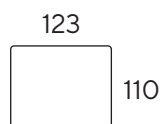

Model: Bilbao

A: 30 cm

B: 40 cm

H: 80 cm

C: 50 cm\*

\* 65 cm without lumbar pillow

**Frame:** Solid wood, hardwood laminates

**Seat frame:** nosag springs

**Seat:** Comfort foam

**Back:** Foam flakes/HCS fibers mix

**Legs (E):** dobs, black (2,5 cm)

Element 123 arm (L/R)\*

Element 123 no arm\*

Footstool A

\*Element included with lumbar pillow

L = Arm Left, R = Arm Right

NOTE! : Ordering of modules should be from left to right (seen from front). The actual dimensions can vary by (+/- 5cm).