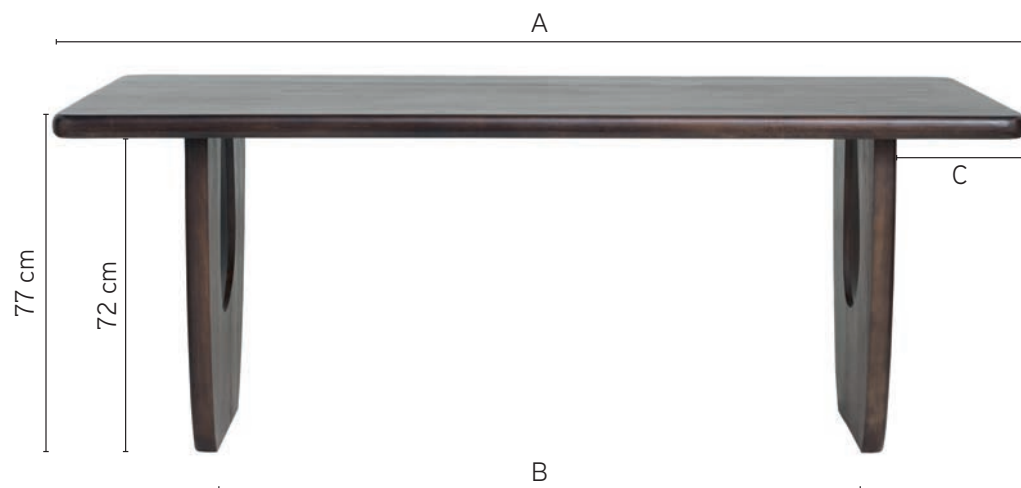

## HANDAI TABLE COLLECTION

## SIZES AND INFORMATION

These tables have 2 positions for the legs

A	B	C
180 cm	120/150 cm	10/25 cm
200 cm	140/170 cm	10/25 cm
220 cm	160/190 cm	10/25 cm
240 cm	180/210 cm	10/25 cm
280 cm	210/240 cm	15/30 cm

The Handai dining table is timeless and elegant, its natural materials and design creating the look that exudes tranquillity and harmony. The Brown Walnut earth tone matches and complements this Japandi style. The table is made of solid mango wood with an optic 5 cm thick top with refined details, a piece of furniture with a robust yet graceful character, completely balanced!

---

DINING TABLE - Mango Brown Walnut

HTC.DT.0001 - W. 180 x D. 90 x H. 77 cm  
HTC.DT.0002 - W. 200 x D. 100 x H. 77 cm  
HTC.DT.0003 - W. 220 x D. 100 x H. 77 cm  
HTC.DT.0004 - W. 240 x D. 100 x H. 77 cm  
HTC.DT.0005 - W. 280 x D. 100 x H. 77 cm