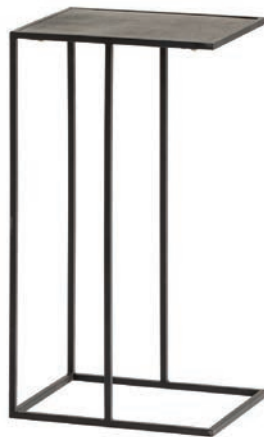

## ALLURE ALU COLLECTION

The Allure Alu Collection consists of various tables in different shapes and heights. From coffee table to wall table. The tops have an aluminium top moulded in sand, in various chic colour finishes, such as 'brass antique' or 'raw nickel black patina'. So there is a matching item for every interior.

MONOCLE - lap table  
*Brass antique, base black*

AAC.LT.0003 - W. 35 x D. 35 x H. 58 cm

SOCHI - set of 2  
*Nickel antique, base black*

AAC.CT.0015 - W. 49 x D. 49 x H. 52 cm  
W. 41 x D. 41 x H. 46 cm

---

BARCELONA - laptoptable  
*Blackish bronze, base black*

AAC.CT.0011 - W. 25 x D. 25 x H. 65 cm

---

ESTORIL - laptoptable  
*Blackish bronze, base black*

AAC.LT.0012 - W. 30 x D. 40 x H. 70 cm

---

MONZA - set of 2  
*Blackish bronze, Brass antique, base black*

AAC.CT.0010 - W. 104 x D. 61 x H. 46 cm  
W. 85 x D. 49 x H. 38 cm

---

INTERLAGOS - set of 2  
*Raw nickel black patina, base black*

AAC.CT.0009 - W. 65 x D. 65 x H. 35 cm  
W. 75 x D. 75 x H. 42 cm

BAKU - set van 2  
*Brass antique, base black*